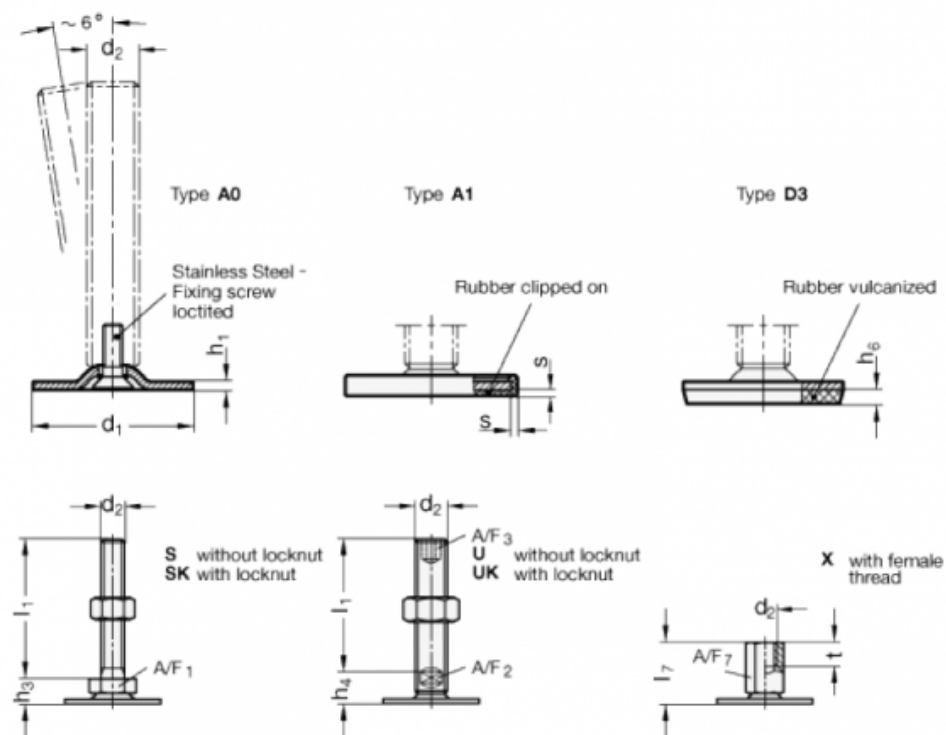

Data Sheet

Article number: 204060M12100A0S

Description: E+G levelling foot
GN 40-60-M12-100-A0-S

Note: S Without nut, External hexagon at the bottom

Measures

A/F1	= 17
d1	= 60
d2	= M12
h1	= 2.5
h3	= 11
h6	=
l1	= 100
s	=